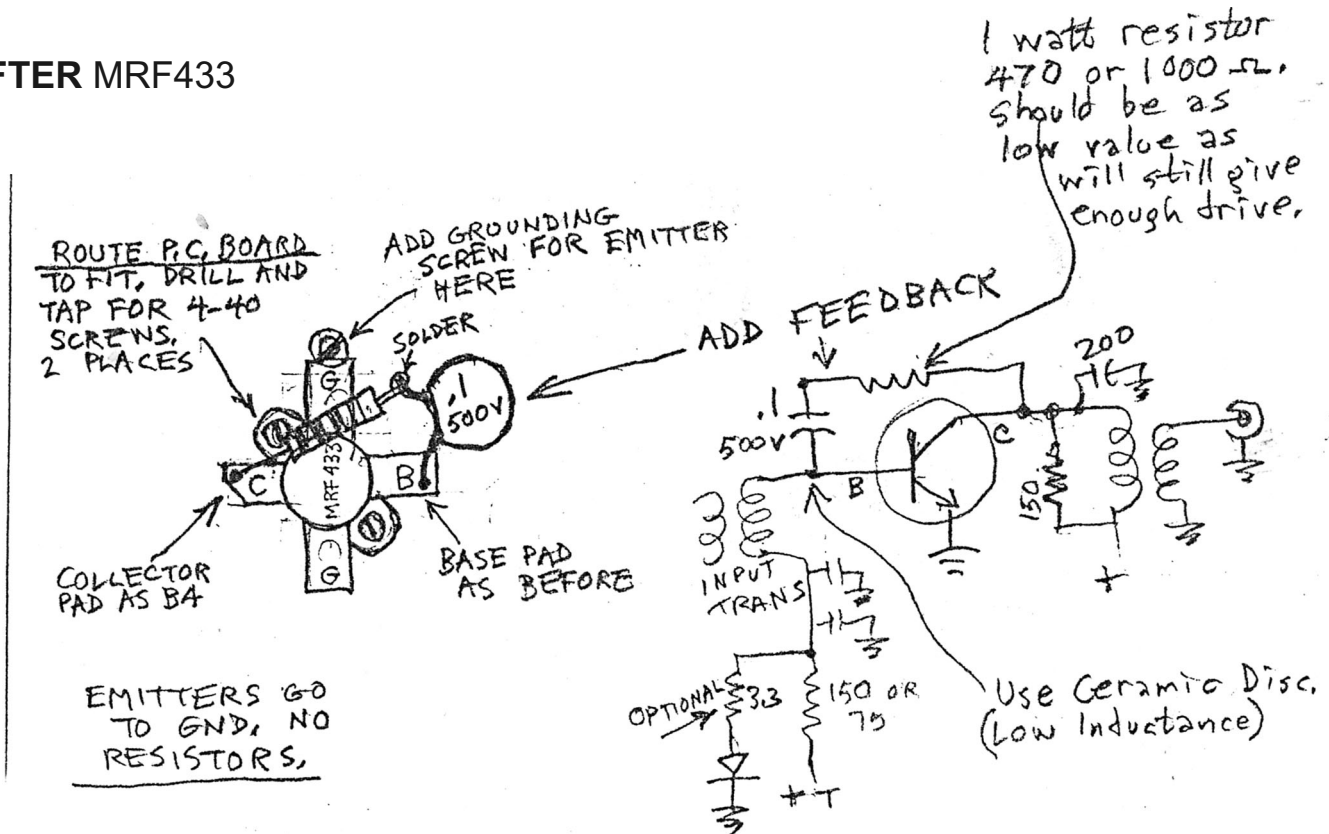

ATLAS MODIFICATION OF P.A. DRIVER TO USE MRF433

Special thanks to Herb Johnson W6QRI

BEFORE 350XL P.A. DRIVER

AFTER MRF433

435 S. Pacific St. ♦ San Marcos, CA 92078
 (760)744-0700 ♦ FAX 744-1943
 www.rfparts.com

Best of luck,
 73 Herb Johnson
 W6QRI